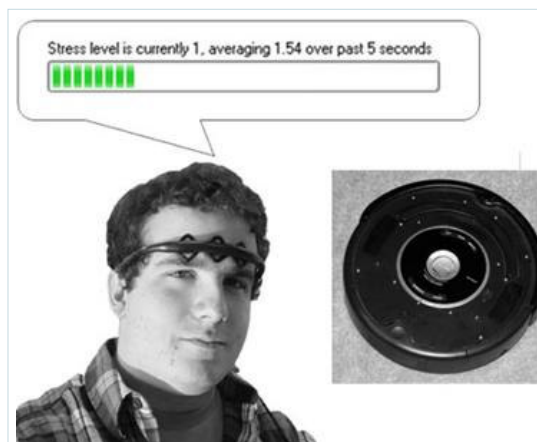

APPLE
iPhone OS 3.0
Guide:
Everything You
Need to Know

LUNCH
The Genius
Behind
Scanwiches.com's
Juicy Sandwich
Porn

NSFW
iPhone OS 3.0
Will Turn Your
Phone Into a
Revolutionary
Sex Toy

GIZMODO THE GADGET BLOG
Display Condensed Most recent

ROBOTS

Modified Roomba Detects Stress, Runs Away When It Thinks You Might Abuse It

By Sean Fallon, 4:40 PM on Mon Mar 16 2009, 7,205 views

The last thing you need when you get home is something making noise and hovering underfoot. This modified Roomba avoids users when it detects high levels of stress.

Designed by researchers at the University of Calgary, this Roomba interacts with a commercial headband for gamers that detects muscle tension in the face. The

more tension it detects, the farther away the Roomba will hover from the subject.

The purpose of this rather simple device is to explore the potential of human and machine interaction on an emotional level. The researchers envision gadgets that approach you like a pet when it detects that you are lonely and in need of comfort. Conversely, the Roomba model could be taken a step further—imagine if it covered under the bed when you came home drunk and angry. Then, fearing for it's life, the Roomba calls 911 and gets you thrown in the slammer for appliance abuse. It could happen. [[GroupLab](#) via [MIT](#) via [BotJunkie](#)]